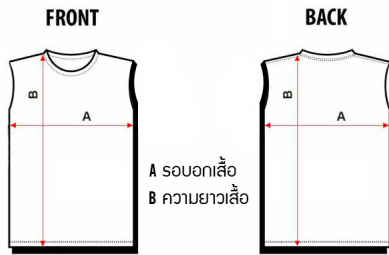

**ไซตืพ้กัพ้ Sports Fabric Size.**

MICRO POLYESTER 100%  
QUICK-DRYING FABRIC  
SLIP FABRIC  
NO SWEAT FABRIC

All measurements taken in INCHES.

**INCH**

	A	B
S	38	26
M	40	27
L	42	28.5
XL	44	29.5
XXL	46	30.5
4XL	50	33